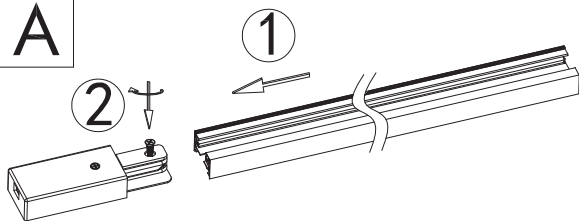

220-240V~
50Hz

IP20

Iconic RL Rail 300CM 1-Phase
107947/107948

X6

X1

X1

X5

X1

X12

A

X1

B

X5

X1

Or

X5