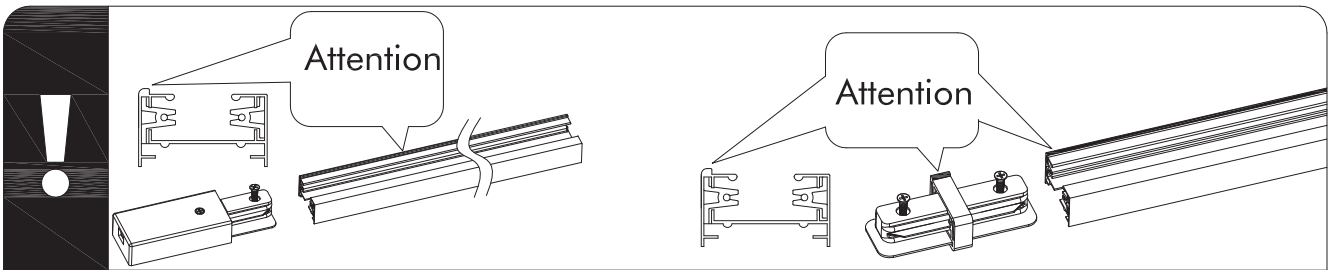

220-240V~
50Hz

IP20

Iconic RL Rail 300CM 1-Phase
107947/107948

X6

X1

X1

X5

X1

X12

A

X1

B

X5

X1

Or

X5