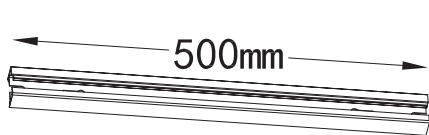

220-240V~
50Hz

IP20

Iconic RL Rail 300CM 1-Phase
107947/107948

X6

X1

X1

X5

X1