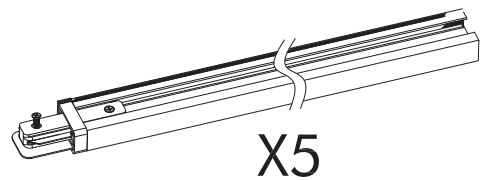

220-240V~
50Hz

IP20

Iconic RL Rail 300CM 1-Phase
107947/107948

X6

X1

X1

X5

X1

X12

A

X1

B

X5

X1

Or

X5