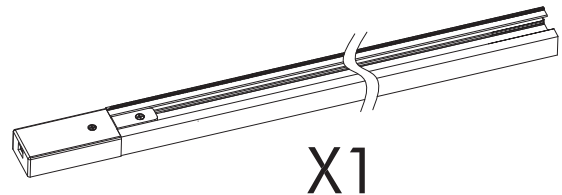

220-240V~
50Hz

IP20

Iconic RL Rail 300CM 1-Phase
107947/107948

X6

X1

X1

X5

X1

X12

A

X1

B

X5

X1

Or

X5